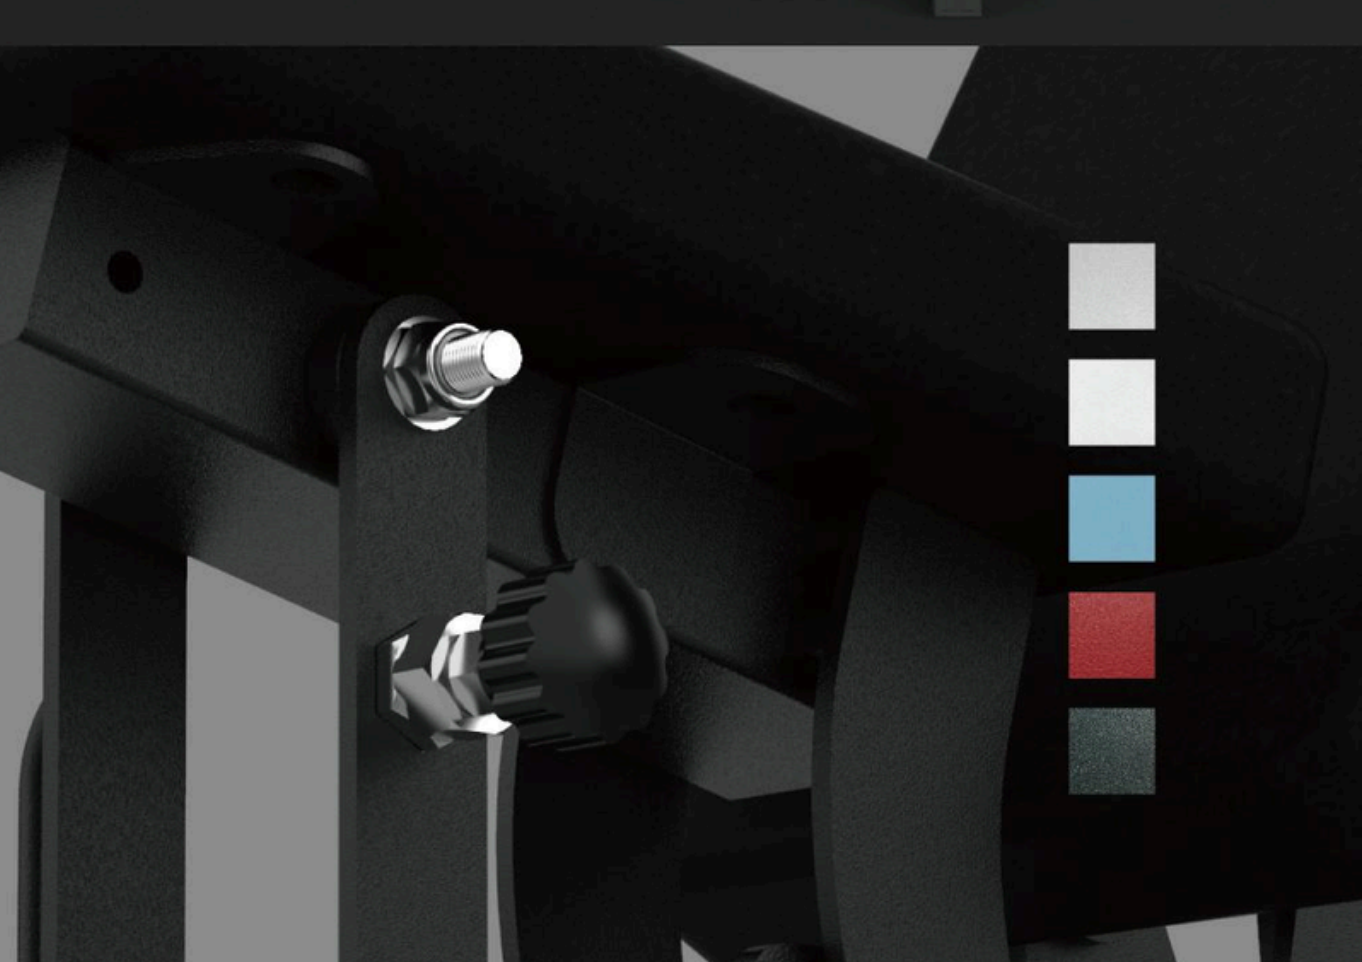

# Kawa Adjustable Bench

- HIT A NEW PR -  
660 lbs capacity

## Sturdy 11-gauge steel Heavy Duty Bolt

With 660lbs/300kg  
Weight Capacity  
hip thrusters, bent over rows  
bench presses, seated  
dumbbell presses